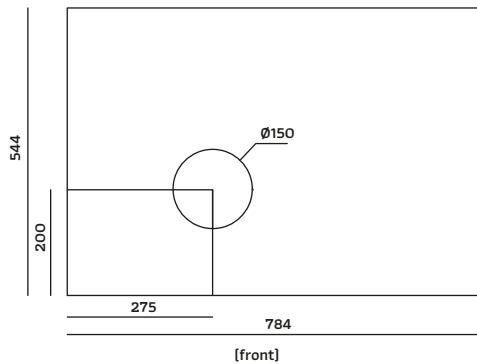

Hole size and distance
3 GROUPS

TIMER SERIES

VERSION		TIMER 2 GROUPS	TIMER 3 GROUPS
MODEL		Volumetric	Volumetric
BODY	MATERIAL	stainless steel with ABS	stainless steel with ABS
BOILER	TOTAL CAPACITY	11 lt	15 lt
	INSULATION	included	included
	PRESSURE SENSORS	not included	not included
	PID	not included	not included
GROUP	RAISED GROUPS	optional	optional
	LED LIGHTS	not included	not included
STEAM	EASYCREAM	optional	optional
	COOL TOUCH STEAM WAND	optional	optional
HOT WATER	N. WAND	1	1
	ECONOMIZER	optional	optional
CUPWARMER	ON/OFF ELECTRIC	optional	optional
RAIL		optional	optional
TELEMETRY		optional	optional
DISPLAY		included	included
DIMENSION	W x D x H mm	784 x 544 x 500	1014 x 544 x 500
WEIGHT	NET/GROS KG	54/66	72/85
POWER	VOLTAGE	220-240 V 50/60 Hz 380-415 V V3N	220-240 V 50/60 Hz 380-415 V V3N
	MAXIMUM POWER	3150 W	5200 W

Hole size and distance
2 GROUPS

VERSION		2 GROUPS		3 GROUPS		
MODEL		Semi-automatic	Volumetric	Semi-automatic	Volumetric	
BODY	MATERIAL	stainless steel with ABS	stainless steel with ABS	stainless steel with ABS	stainless steel with ABS	
	BOILER	TOTAL CAPACITY	11 lt	11 lt	15 lt	15 lt
		INSULATION	included	included	included	included
	PID	not included	not included	not included	not included	
GROUP	RAISED GROUPS	optional	optional	optional	optional	
STEAM	EASYCREAM		optional		optional	
HOT WATER	N. WAND	1	1	1	1	
	ECONOMIZER	optional	optional	optional	optional	
CUPWARMER	ON/OFF ELECTRIC		optional		optional	
RAIL		optional	optional	optional	optional	
TELEMETRY			optional		optional	
DIMENSION	W x D x H mm	784 x 544 x 500	784 x 544 x 500	1014 x 544 x 500	1014 x 544 x 500	
WEIGHT	NET/GROS KG	54/66	54/66	72/85	72/85	
POWER	VOLTAGE	220-240 V 50/60 Hz 380-415 V V3N	220-240 V 50/60 Hz 380-415 V V3N	220-240 V 50/60 Hz 380-415 V V3N	220-240 V 50/60 Hz 380-415 V V3N	
	MAXIMUM POWER	3150 W	3150 W	5200 W	5200 W	