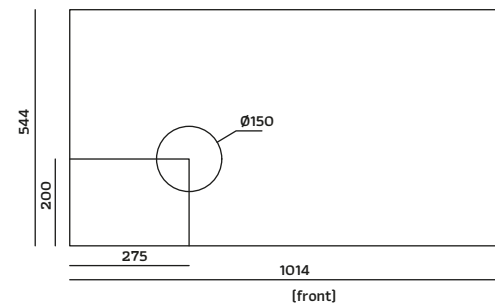

XT SERIES

VERSION		XT 2 GROUPS	XT 3 GROUPS
MODEL		Volumetric	Volumetric
BODY	MATERIAL	stainless steel with ABS	stainless steel with ABS
BOILER	TOTAL CAPACITY	11 lt	15 lt
	INSULATION	included	included
	PRESSURE SENSORS	included	included
	PID	included	included
GROUP	RAISED GROUPS	optional	optional
	LED LIGHTS	included	included
STEAM	EASYCREAM	optional	optional
	COOL TOUCH STEAM WAND	optional	optional
HOT WATER	N. WAND	1	1
	ECONOMIZER	optional	optional
CUPWARMER	ON/OFF ELECTRIC	optional	optional
RAIL		optional	optional
TELEMETRY		optional	optional
DISPLAY		included	included
DIMENSION	W x D x H mm	784 x 544 x 500	1014 x 544 x 500
WEIGHT	NET/GROS KG	54/66	72/85
POWER	VOLTAGE	220-240 V 50/60 Hz 380-415 V V3N	220-240 V 50/60 Hz 380-415 V V3N
	MAXIMUM POWER	3150 W	5200 W

Hole size and distance
3 GROUPS

TIMER SERIES

VERSION		TIMER 2 GROUPS	TIMER 3 GROUPS
MODEL		Volumetric	Volumetric
BODY	MATERIAL	stainless steel with ABS	stainless steel with ABS
BOILER	TOTAL CAPACITY	11 lt	15 lt
	INSULATION	included	included
	PRESSURE SENSORS	not included	not included
	PID	not included	not included
GROUP	RAISED GROUPS	optional	optional
	LED LIGHTS	not included	not included
STEAM	EASYCREAM	optional	optional
	COOL TOUCH STEAM WAND	optional	optional
HOT WATER	N. WAND	1	1
	ECONOMIZER	optional	optional
CUPWARMER	ON/OFF ELECTRIC	optional	optional
RAIL		optional	optional
TELEMETRY		optional	optional
DISPLAY		included	included
DIMENSION	W x D x H mm	784 x 544 x 500	1014 x 544 x 500
WEIGHT	NET/GROS KG	54/66	72/85
POWER	VOLTAGE	220-240 V 50/60 Hz 380-415 V V3N	220-240 V 50/60 Hz 380-415 V V3N
	MAXIMUM POWER	3150 W	5200 W