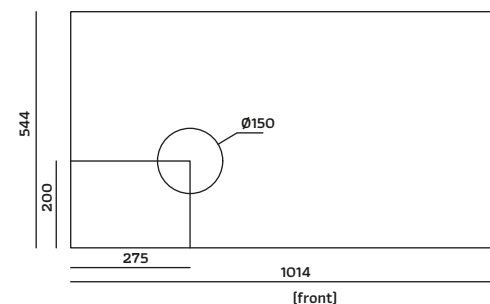

Hole size and distance
3 GROUPS