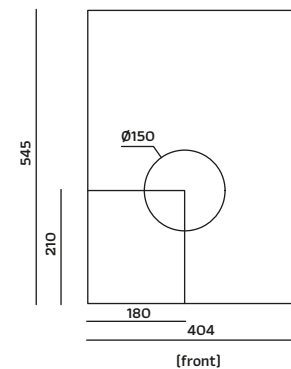

Hole size and distance
SINGLE GROUP