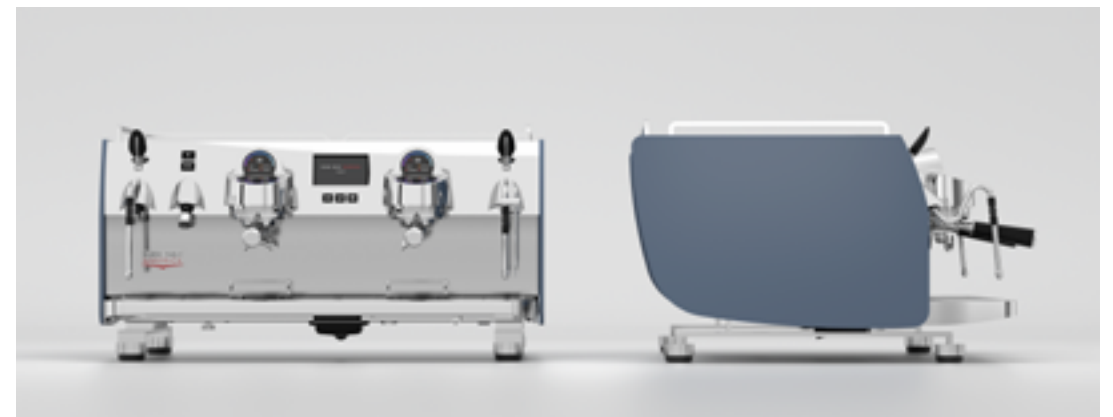

Finally, why have just one Black Eagle
Maverick to look at when you can have five?
Which one will you choose?

Matt Black with
Red eagle

Matt Black with
Stainless steel eagle

Blue Stone with
Stainless steel eagle

Matt White with
Stainless steel eagle

Stainless with
Stainless steel eagle

Technical Data and Colour Options

| Group Number | 2 Groups | 3 Groups |
|-----------------|-------------------------|-------------------------|
| Versions | Volumentric/gravimetric | Volumentric/gravimetric |
| Width mm | 806 | 1056 |
| Depth mm | 682 | 682 |
| Height mm | 426 | 426 |
| Group Height mm | 100 | 100 |
| Power W | 6900 | 8700 |
| Net Weight Kg | 90 | 115 |

| Colour Options | Aluminium Side Panels | Stainless Steel Rear Panel | Eagle |
|-----------------|-----------------------|----------------------------|-----------------|
| Black | Matt black | Matt black | Red |
| Black | Matt black | Matt black | Stainless steel |
| Blue Stone | Blue Stone | Blue Stone | Stainless steel |
| White | Shiny white | Shiny white | Stainless steel |
| Stainless Steel | Chrome | Chrome | Stainless steel |